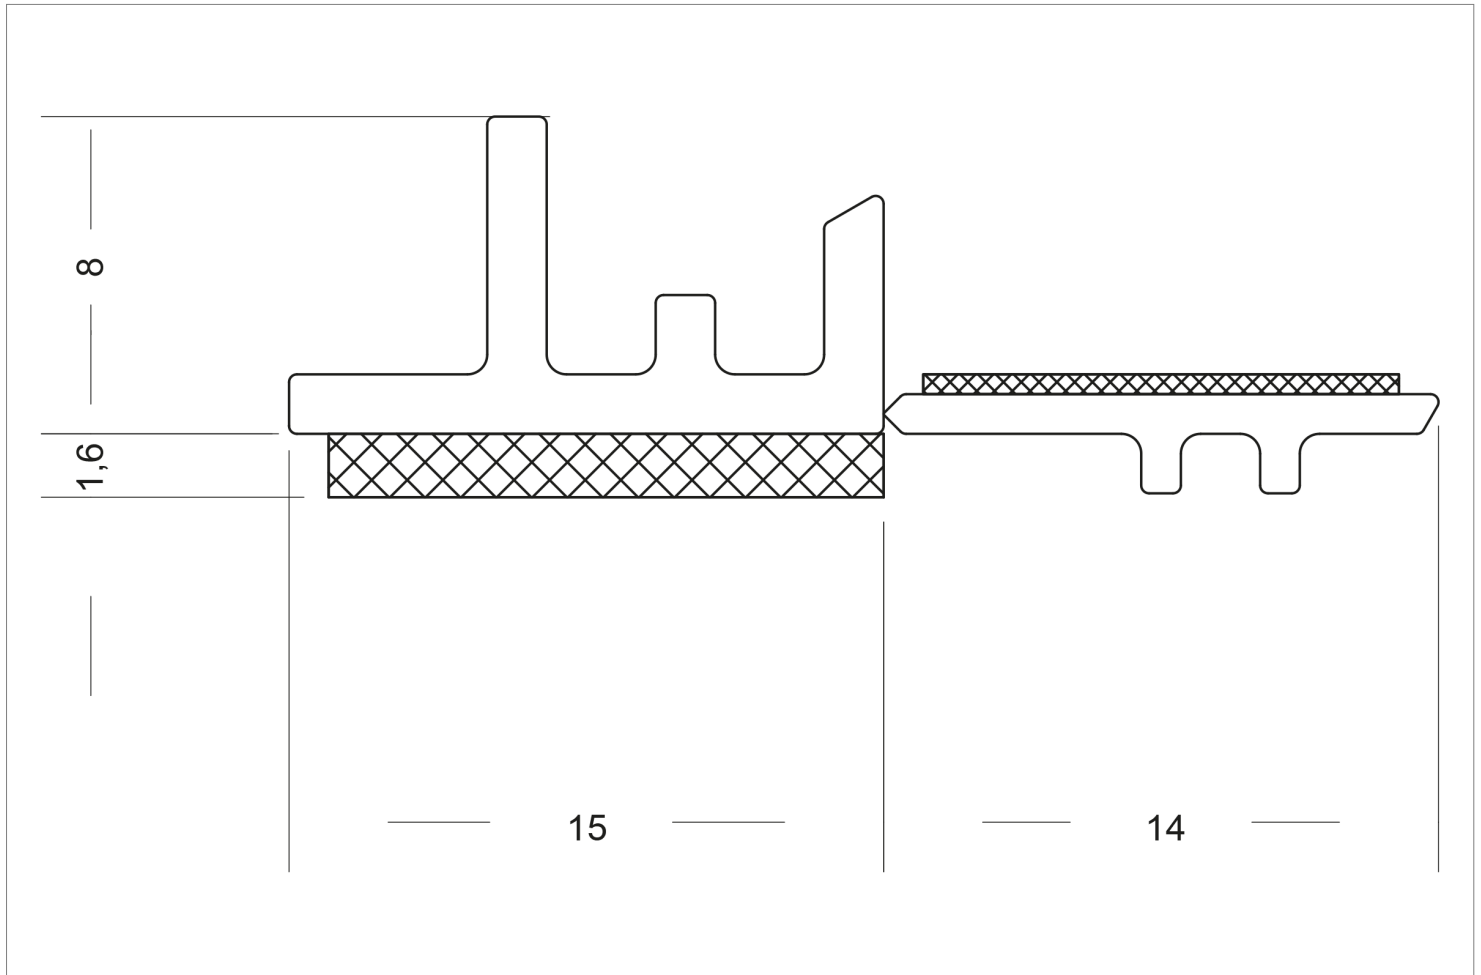

RIHO - PROFIL II

PRODUCT ID 1053-49

Can be used as standard profile for interior and exterior plaster on windows and doors.

SPECIFICATION

Material: PVC regrind

Colour: white